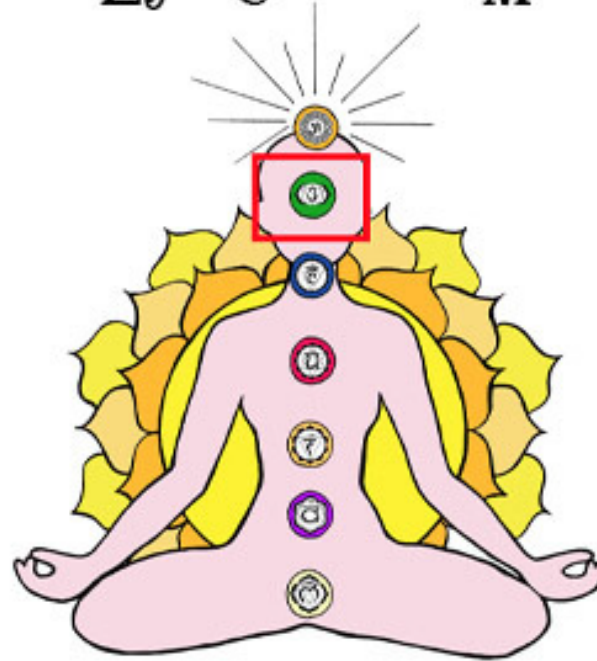

Third Eye Chakra Meaning

Meditation

Imagination

©2023 Living Arts Enterprises

Vision

Intuition

The sixth chakra is the third eye chakra, the seat of spiritual vision. The fundamental meaning of the third eye is intuition and visualization. For this reason, the third eye is associated with heightened perception and insight. The Sanskrit term for the third eye chakra is Ajna, which means to "command" or "perceive." In terms of associated organs in the physical body, the pineal gland is the most closely connected to this chakra. Development of the third eye can be accomplished with specific forms of yoga and meditation. Visit [Third Eye Chakra Meaning](#) for detailed information.